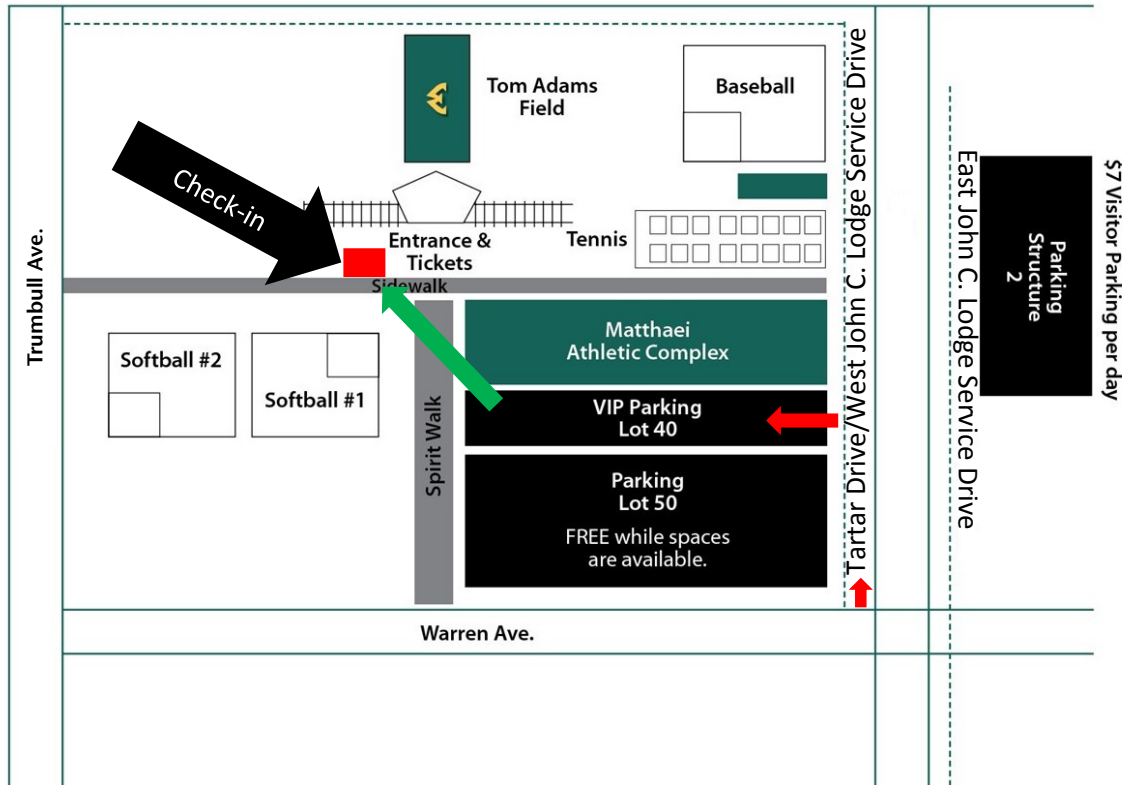

## 2019 President's Tailgate Parking and Check-in instructions

### Driving Directions - Matthaei Building, Tom Adams Field, VIP Lot 40, General Parking Lot 50

**From the West** - Take I-94 East to Trumbull (exit 214B). Turn right onto Trumbull Avenue, then left onto Warren Avenue. Continue in the left hand lane up to the light and turn left onto Tartar Drive/West John C. Lodge Service Drive. Continue on the service drive to the Lot 40 entrance, which will be on your left.

**From the East** - Take I-94 West. Exit at Woodward/ Brush Avenues. Remain on Ford Service Drive to Woodward Avenue. Turn left onto Woodward Avenue, going south to Warren Avenue. Turn right onto Warren Avenue. Continue west on Warren Avenue over the Lodge Freeway (M 10) overpass and turn right onto Tartar Drive/West John C. Lodge Service Drive. Continue on the service drive to the Lot 40 entrance, which will be on your left.

**From the North** - Take I-75 South to Warren Avenue exit. Turn right onto Warren Avenue. Continue west on Warren Avenue over the Lodge Freeway (M 10) overpass and turn right onto Tartar Drive/West John C. Lodge Service Drive. Continue on the service drive to the Lot 40 entrance, which will be on your left.