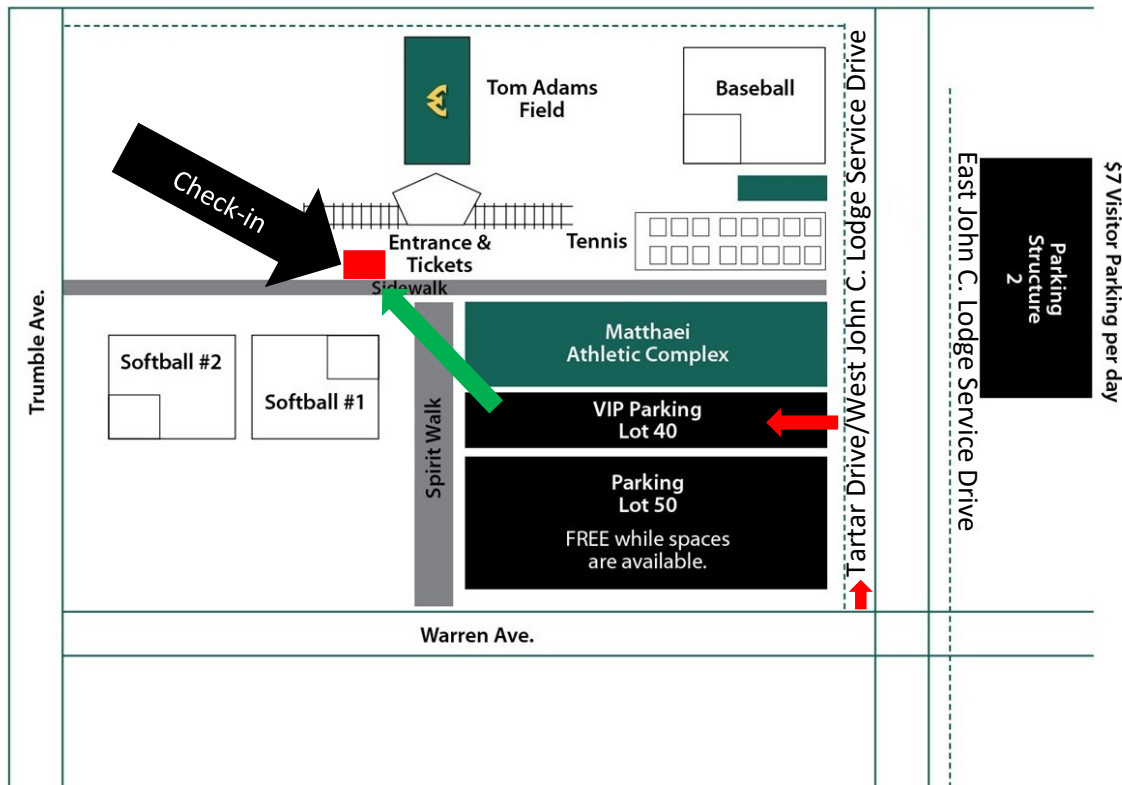

2018 President's Tailgate Parking and Check-in instructions

Driving Directions - Matthaei Building, Tom Adams Field, VIP Lot 40, General Parking Lot 50

From the West - Take I-94 East to Trumbull (exit 214B). Turn right onto Trumbull Avenue, then left onto Warren Avenue. Continue in the left hand lane up to the light and turn left onto Tartar Drive/West John C. Lodge Service Drive. Continue on the service drive to the Lot 40 entrance, which will be on your left.

From the East - Take I-94 West. Exit at Woodward/ Brush Avenues. Remain on Ford Service Drive to Woodward Avenue. Turn left onto Woodward Avenue, going south to Warren Avenue. Turn right onto Warren Avenue. Continue west on Warren Avenue over the Lodge Freeway (M 10) overpass and turn right onto Tartar Drive/West John C. Lodge Service Drive. Continue on the service drive to the Lot 40 entrance, which will be on your left.

From the North - Take I-75 South to Warren Avenue exit. Turn right onto Warren Avenue. Continue west on Warren Avenue over the Lodge Freeway (M 10) overpass and turn right onto Tartar Drive/West John C. Lodge Service Drive. Continue on the service drive to the Lot 40 entrance, which will be on your left.

From the South - Take I-75 North to Lodge Freeway (M 10) North. Exit at Forrest/Warren Avenues. Turn left onto Warren Avenue (2nd light). Continue west on Warren Avenue over the Lodge Freeway (M 10) overpass and turn right onto Tartar Drive/West John C. Lodge Service Drive. Continue on the service drive to the Lot 40 entrance, which will be on your left.