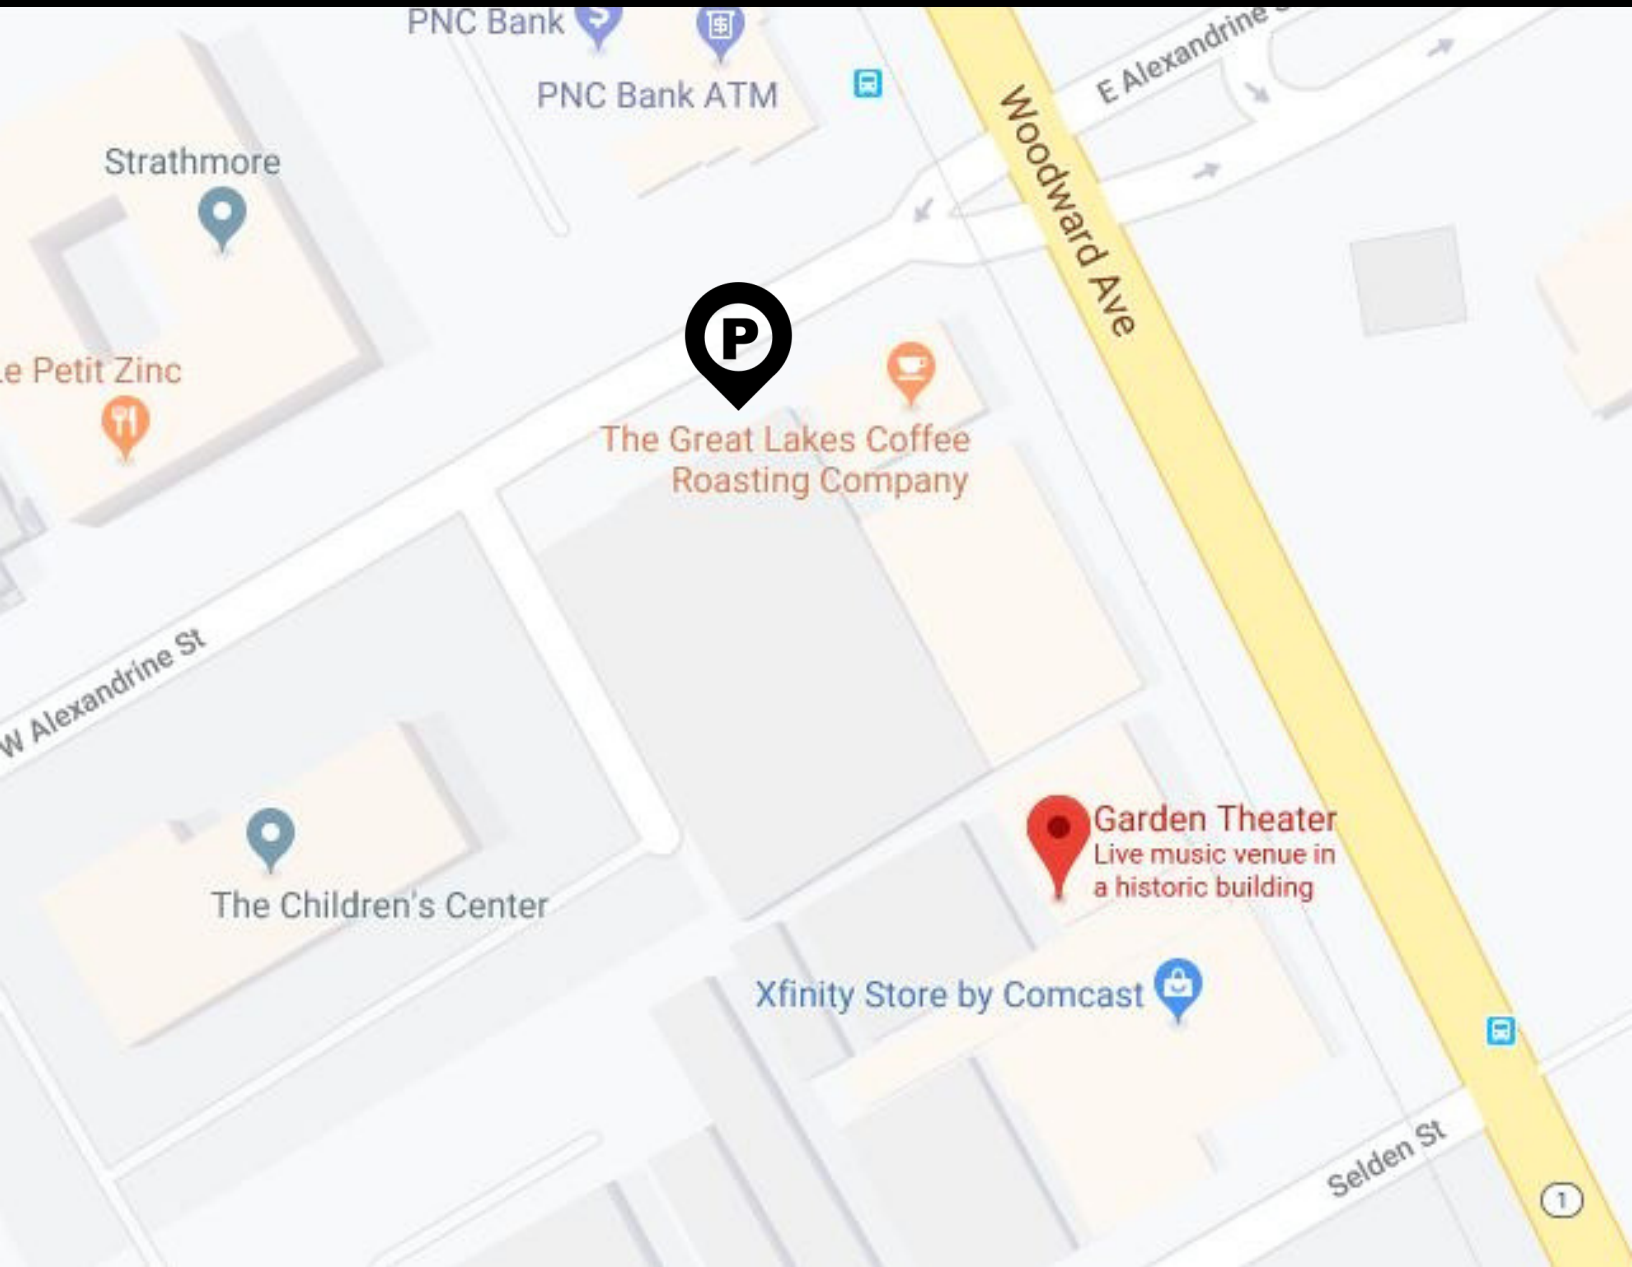

MAP TO PARKING GARAGE

3929 Woodward Avenue, Detroit, MI 48201
Phone: (313) 832- 0888