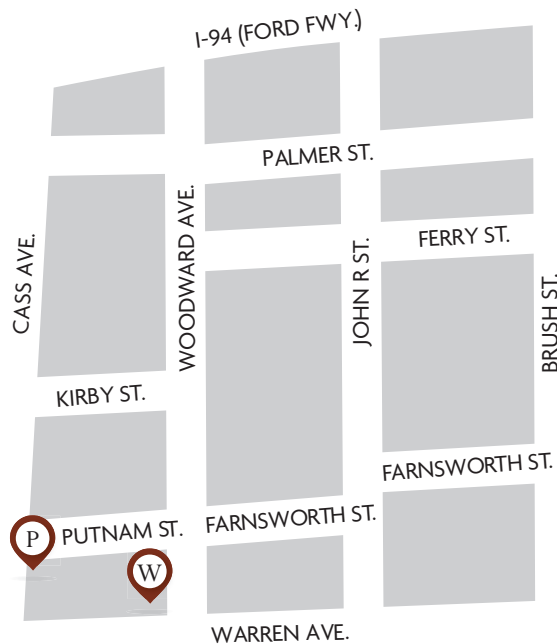

#A-000102

Thanksgiving Day

Parade Watch Party

PARKING PASS

Please place this pass on your dashboard | Parking in Structure 6 - Putnam Street

DIRECTIONS

Structure 6 – 61 Putnam Street, Detroit, MI 48202
Please enter the garage from Cass Avenue going southbound.

From the Lodge (M-10) — Take exit 4C for West Grand Blvd and drive east on Grand Blvd to Cass Avenue. Turn south on Cass Avenue and east on Putnam Street to Structure 6.

From I-75 — Take exit 54 for Clay/East Grand Blvd and drive west on East Grand Blvd to Cass Avenue. Turn south on Cass Avenue and east on Putnam Street to Structure 6.

Please have your parking pass visible to show Detroit or Wayne State Police as you drive down Cass Avenue. Parking structure staff will be on hand to direct you into and out of Structure 6.

Please follow this prescribed driving route to avoid street closures. Access to the parking structure and parade may not be possible using alternate routes.

- Welcome Center
- Parking Structure 6