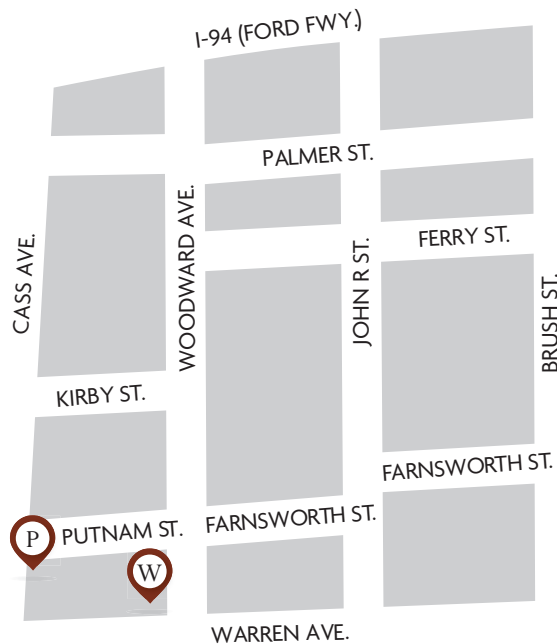

#A-000101

Thanksgiving Day

Parade Watch Party

PARKING PASS

Please place this pass on your dashboard | Parking in Structure 6 - Putnam Street

DIRECTIONS

Structure 6 – 61 Putnam Street, Detroit, MI 48202
Please enter the garage from Cass Avenue going southbound.

Please have your parking pass visible to show Detroit or Wayne State Police as you drive down Cass Avenue. Parking structure staff will be on hand to direct you into and out of Structure 6.

Please follow this prescribed driving route to avoid street closures. Access to the parking structure and parade may not be possible using alternate routes.

- Welcome Center
- Parking Structure 6

#A-000102

Thanksgiving Day

Parade Watch Party

PARKING PASS

Please place this pass on your dashboard | Parking in Structure 6 - Putnam Street

DIRECTIONS

Structure 6 – 61 Putnam Street, Detroit, MI 48202

Thanksgiving Day

Parade Watch Party

PARKING PASS

Please place this pass on your dashboard | Parking in Structure 6 - Putnam Street

-  Welcome Center
-  Parking Structure 6

DIRECTIONS

Structure 6 – 61 Putnam Street, Detroit, MI 48202
Please enter the garage from Cass Avenue going southbound.