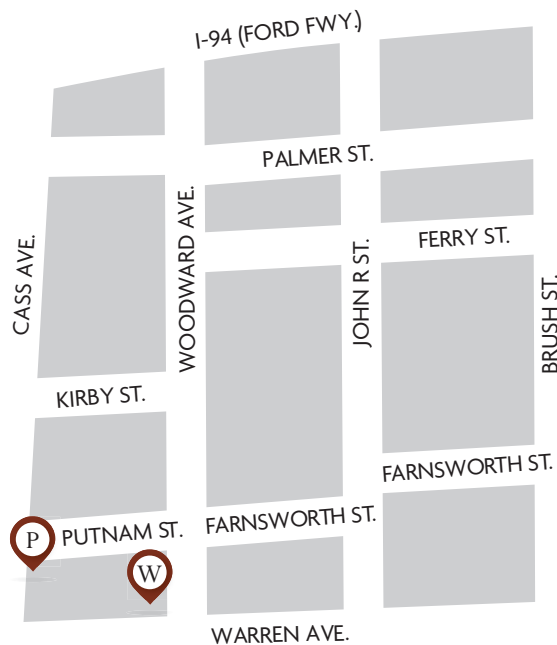

#A-000101

Thanksgiving Day

Parade Watch Party

PARKING PASS

Please place this pass on your dashboard | Parking in Structure 6 - Putnam Street

DIRECTIONS

Structure 6 – 61 Putnam Street, Detroit, MI 48202
Please enter the garage from Cass Avenue going southbound.

- Welcome Center
- Parking Structure 6

#A-000102

Thanksgiving Day

Parade Watch Party

PARKING PASS

Please place this pass on your dashboard | Parking in Structure 6 - Putnam Street

DIRECTIONS

Structure 6 – 61 Putnam Street, Detroit, MI 48202

Thanksgiving Day

Parade Watch Party

PARKING PASS

Please place this pass on your dashboard | Parking in Structure 6 - Putnam Street

-  Welcome Center
-  Parking Structure 6

DIRECTIONS

Structure 6 – 61 Putnam Street, Detroit, MI 48202
Please enter the garage from Cass Avenue going southbound.

#A-000104

Thanksgiving Day

Parade Watch Party

PARKING PASS

Please place this pass on your dashboard | Parking in Structure 6 - Putnam Street

DIRECTIONS

Structure 6 – 61 Putnam Street, Detroit, MI 48202
Please enter the garage from Cass Avenue going southbound.