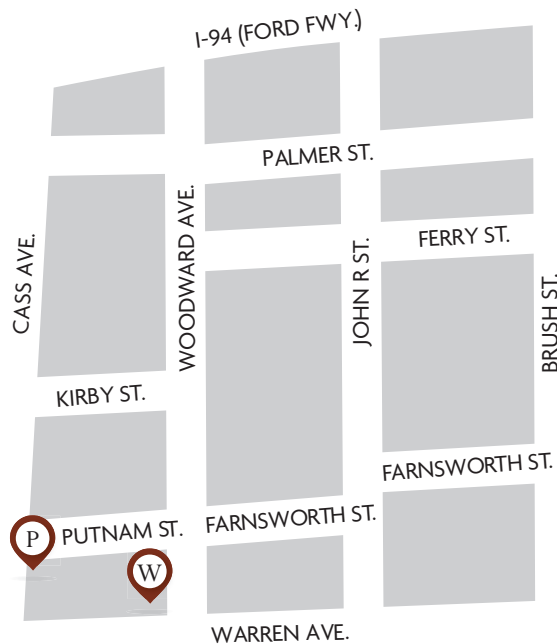

#A-000101

Thanksgiving Day

Parade Watch Party

PARKING PASS

Please place this pass on your dashboard | Parking in Structure 6 - Putnam Street

-  Welcome Center
-  Parking Structure 6

DIRECTIONS

Structure 6 – 61 Putnam Street, Detroit, MI 48202
 Please enter the garage from Cass Avenue going southbound.

From the Lodge (M-10) — Take exit 4C for West Grand Blvd and drive east on Grand Blvd to Cass Avenue. Turn south on Cass Avenue and east on Putnam Street to Structure 6.

From I-75 — Take exit 54 for Clay/East Grand Blvd and drive west on East Grand Blvd to Cass Avenue. Turn south on Cass Avenue and east on Putnam Street to Structure 6.

Please have your parking pass visible to show Detroit or Wayne State Police as you drive down Cass Avenue. Parking structure staff will be on hand to direct you into and out of Structure 6.

Please follow this prescribed driving route to avoid street closures. Access to the parking structure and parade may not be possible using alternate routes.

#A-000102

Thanksgiving Day

Parade Watch Party

PARKING PASS

Please place this pass on your dashboard | Parking in Structure 6 - Putnam Street

DIRECTIONS

Structure 6 – 61 Putnam Street, Detroit, MI 48202
Please enter the garage from Cass Avenue going southbound.