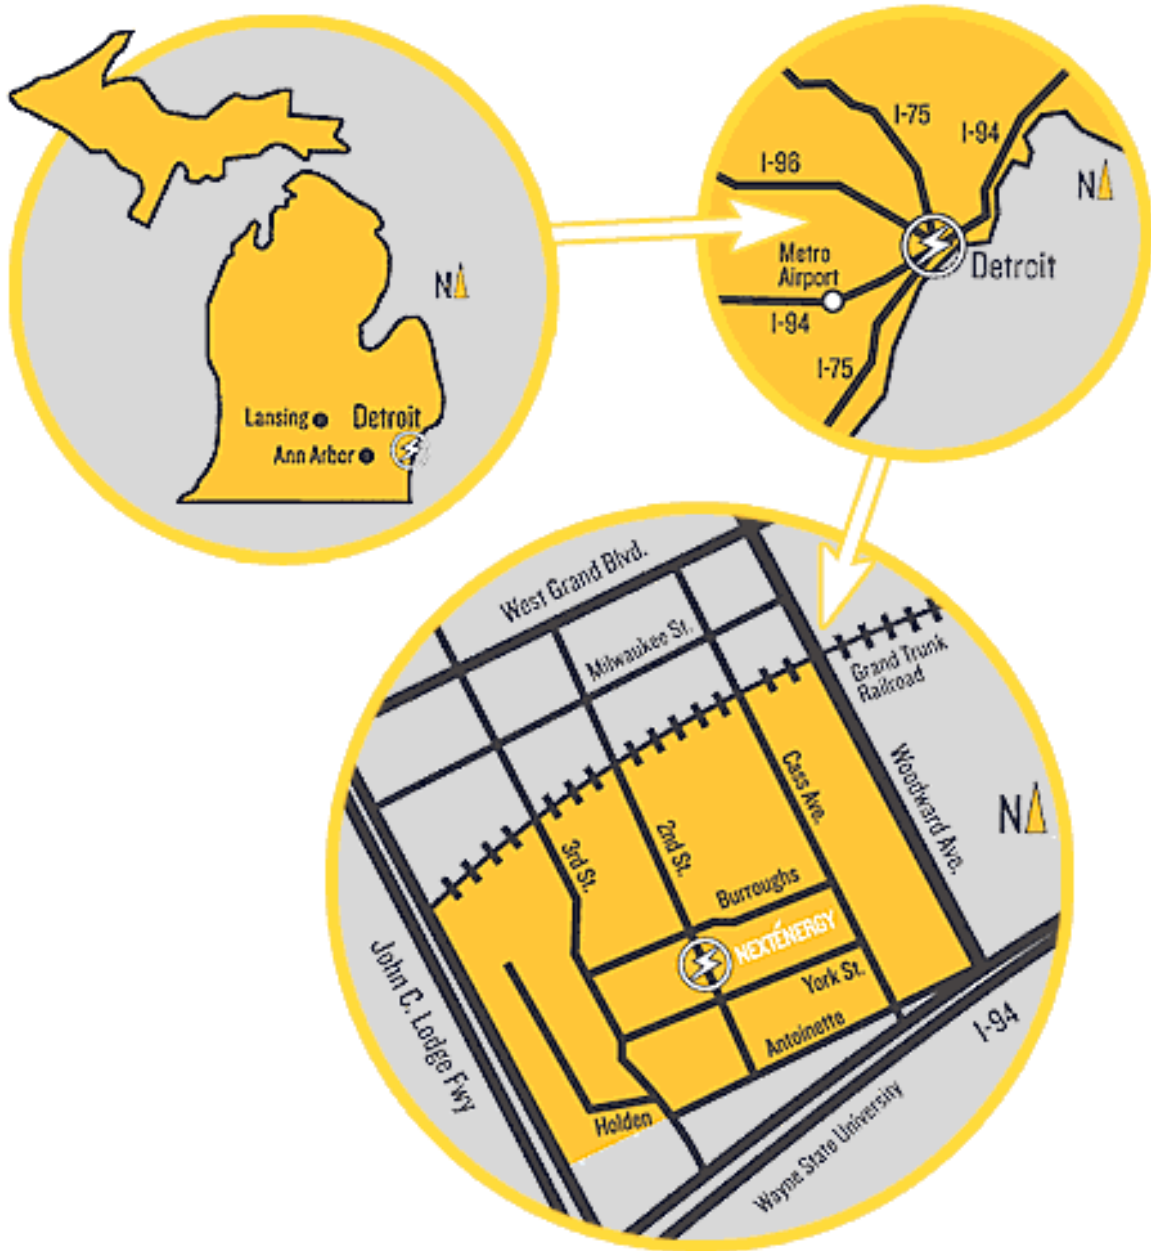

Directions to NextEnergy Center

461 Burroughs Street

Detroit, MI 48202

Lodge Freeway (from the north)

- Take the Lodge Freeway (M-10) south and exit at W. Grand Blvd.
- Proceed to the light and make a left to cross over the Lodge.
- Proceed on W. Grand Blvd. to Cass Ave. Turn right at Cass Ave.
- Proceed on Cass Ave. to Burroughs. Turn right at Burroughs.
- Entrance to NextEnergy Center is on the left (through the gate).

Lodge Freeway (from the south)

- Take the Lodge Freeway (M-10) north and exit at Warren-Forest.
- Proceed to the light and make a left. Proceed to the next light and make another left
- Proceed on the Lodge Service Drive to Warren. Turn right at the light.
- Proceed on Warren to Cass (third light). Turn left.
- Proceed on Cass to Burroughs. Turn left at Burroughs.
- Entrance to NextEnergy Center is on the left (through the gate).

I-94 (from the east)

- Take I-94 west to John R/Woodward exit (right side).
- Continue on the Service Drive and to Woodward Avenue. Turn right on Woodward Ave. and head north (past I-94).
- Turn left on Burroughs (prior to reaching W. Grand Blvd.)
- Proceed on Burroughs and cross Cass Ave.
- Entrance to NextEnergy Center is on the left (through the gate).

From Downtown Detroit

- Take Woodward Ave. and head north (past I-94)
- Turn left on Burroughs (prior to reaching W. Grand Blvd.)
- Proceed on Burroughs and cross Cass Ave.
- Entrance to NextEnergy Center is on the left (through the gate).